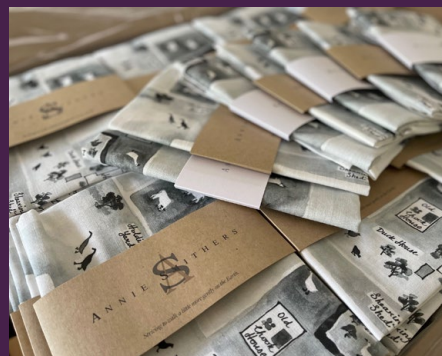

Personalised Packaging

PERSONALISED PAPER SLEEVES

Full colour or black print available to white linen or kraft brown.

\$1.80 each

Price includes GST, print, fold and application.

Min. qty 20.

Template available upon request.

Printable areas:

Front- 17.5cm x 7.5cm

Back- 13.5cm x 7.5cm

FOLDING ONLY
\$0.60 each

PERSONALISED PRINTED/WOVEN LABELS

We will remove the existing label and replace it with your custom label. Labels are to be provided by client.